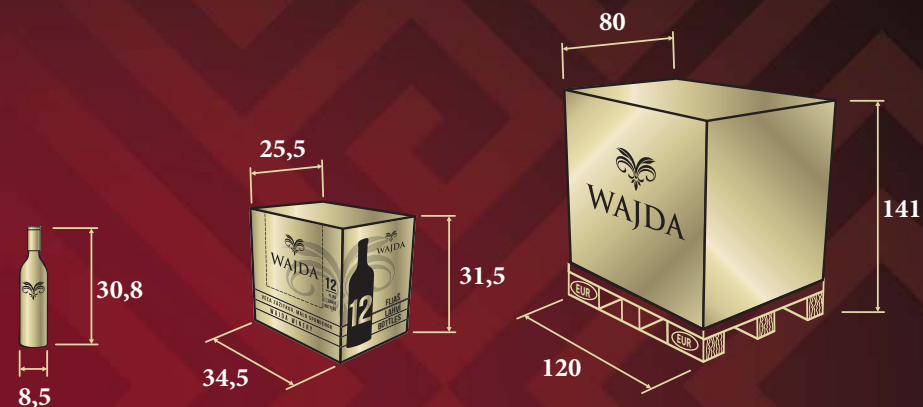

WAJDA
WINERY

CENTURION WINEYARDS

ODRODA / VARIETY	OBJEM V LITROCH / VOLUME IN LITERS	EAN / EAN	EAN KARTÓNU / EAN CARTON
Cabernet	1,0	8588006966626	8588006966633
Chardonnay	1,0	8588006966527	8588006966534
Merlot	1,0	8588006966602	8588006966619
Merlot Rose	1,0	8588006966640	8588006966657
Modrý Portugal	1,0	8588006966589	8588006966596
Müller Thurgau	1,0	8588006966503	8588006966510
Pinot Gris	1,0	8588006966541	8588006966558
Rizling Vlašský	1,0	8588007288079	8588007288086
Sauvignon	1,0	8588006966565	8588006966572
Veltlínske Zelené	1,0	8588005292979	8588005292986

rozmer v cm / size in cm

KS V KRT / PCS IN CAR	KRT PAL / CAR PAL	KRT VRSTVA / CAR LAYER	KS PAL / PCS PAL
12	40	10	480

VÁHA FLAŠA / WEIGHT BOTTLE	VÁHA KARTÓN / WEIGHT CARTON	VÁHA PALETA / WEIGHT PALET
1,5 Kg	18,30 kg	750 kg