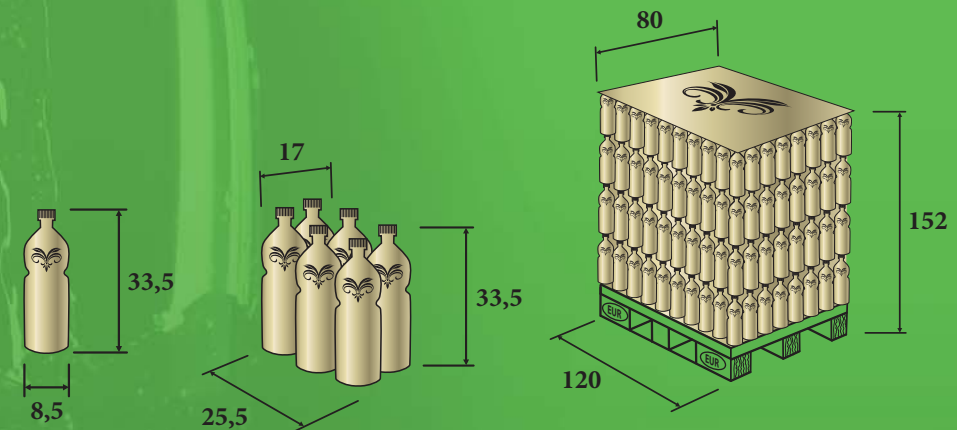

MOJE / TVOJE / NAŠA

BIELE ČERVENÉ RUŽA

VARIETY	VOLUME IN LITERS	EAN	EAN OF THE CARTON
Moje biele	1,5	8588004470545	8588005292283
Tvoje červené	1,5	8588004470552	8588005292290
Naša ruža	1,5	8588007332574	8588007332581

PIECES IN CARTON	CARTONS ON PALLET	CARTONS ON LAYER	PIECES ON PALLET
6	84	21	504

measurements in cm

BOTTLE WEIGHT	CARTON WEIGHT	CARTON WEIGHT
1,54 kg	9,24 kg	780 kg

WAJDA
WINERY

www.wajda.sk