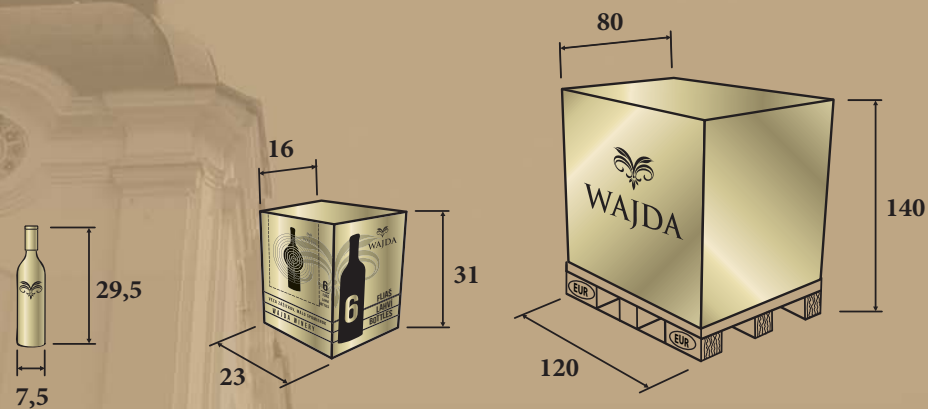

VEŽA

WAJDA WINE

VARIETY	VOLUME IN LITERS	EAN	EAN OF THE CARTON
Cabernet Sauvignon	0,75	8588004470163	8588004470842
Frankovka Modrá	0,75	8588004470118	8588004470897
Müller Thurgau	0,75	8588004470101	8588004470903
Rizling Rýnsky	0,75	8588004470187	8588004470828
Rulandské Šedé	0,75	8588004470200	8588004470804
Sauvignon	0,75	8588004470224	8588004470781
Svätovavrinecké	0,75	8588004470125	8588004470880
Zweigelttriebe Rose	0,75	8588004470262	8588004470743
Chardonnay	0,75	8588004470156	8588004470859

measurements in cm

PIECES IN CARTON	CARTONS ON PALLET	CARTONS ON LAYER	PIECES ON PALLET	BOTTLE WEIGHT	CARTON WEIGHT	CARTON WEIGHT
6	100	25	600	1,17 kg	7,19 kg	745 kg

WAJDA
WINERY
www.wajda.sk