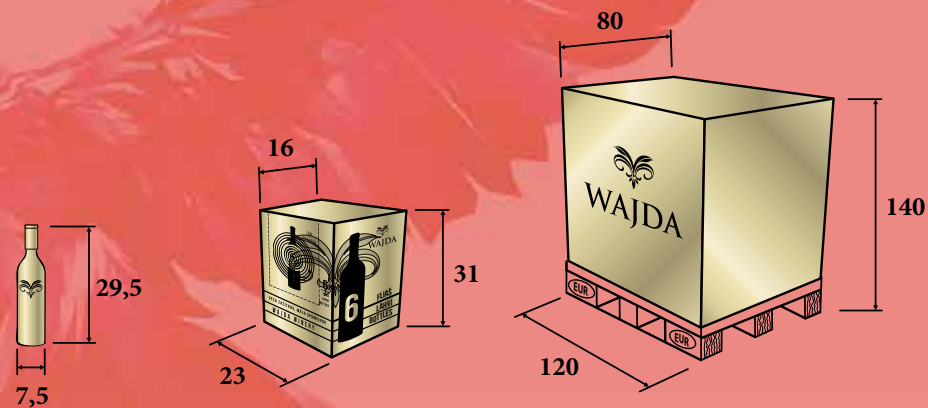

**WAJDA**  
WINERY

# KING OF HEAVEN

1856

## KING OF HEAVEN COLLECTION

VARIETY	VOLUME IN LITERS	EAN	EAN OF THE CARTON
King of Heaven - biele	0,75	8588008338261	8588008338278
King of Heaven - červené	0,75	8588008338285	8588008338292
King of Heaven - ružové	0,75	8588008338308	8588008338315